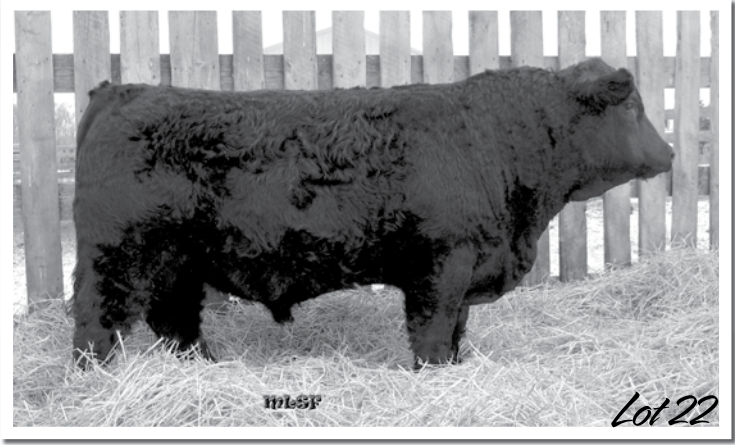

ANGUS
SIMMENTAL

This black baldy Headline son is big hipped with a ton of top. He is very stylish and will add eye appeal to your calf crop. His dam is a larger framed black blaze faced cow.

Lot 21

The Welder is Buzzing!

High selling prospect steer to Andy Sewchuck in the 2011 Maple Lake Female & Prospect Sale

22

ML 1912Y

BW	WW	DAM WT
90	717	1307

BD: 2/13/11 • Tattoo: ML 1912Y • H/P/S: P
3/4 Simmental • Black

LFE HOT TOPIC 312W { MR NLC SUPERIOR S6018
LFE DAKOTA COAL 616L
MAPLE LAKE MS BOMBER 9912 { WHEATLAND BULL 786T
ANGUS

This Hot Topic son is out of a great 786T daughter. She was a member of the Futurity pen that won Champion Open, Champion Bred and Reserve Champion Cow/calf pairs at Yorkton Harvest Showdown in 2009, 2010 and 2011 consecutively. After weaning 1912 gained an average of 4.09lbs/day!